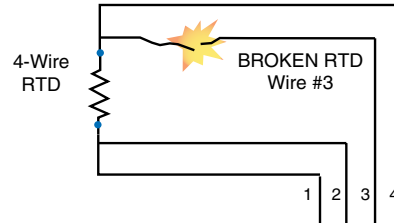

Solution: The SPT Site-Programmable Transmitter with patented Total Sensor Diagnostics takes the guesswork out of identifying and locating sensor problems. Error messages in plain English guide you directly to the source of failure. Our other transmitters offer similar capabilities.

Model Number Example
SPT / TPRG / PRG / U [DIN]

[Go to Temperature Sensors, Transmitters and Assemblies Selection Guide](#)

**Total Sensor Diagnostics
Locates and Displays
Sensor Problems**

**SPT Site-Programmable
Temperature Transmitter**