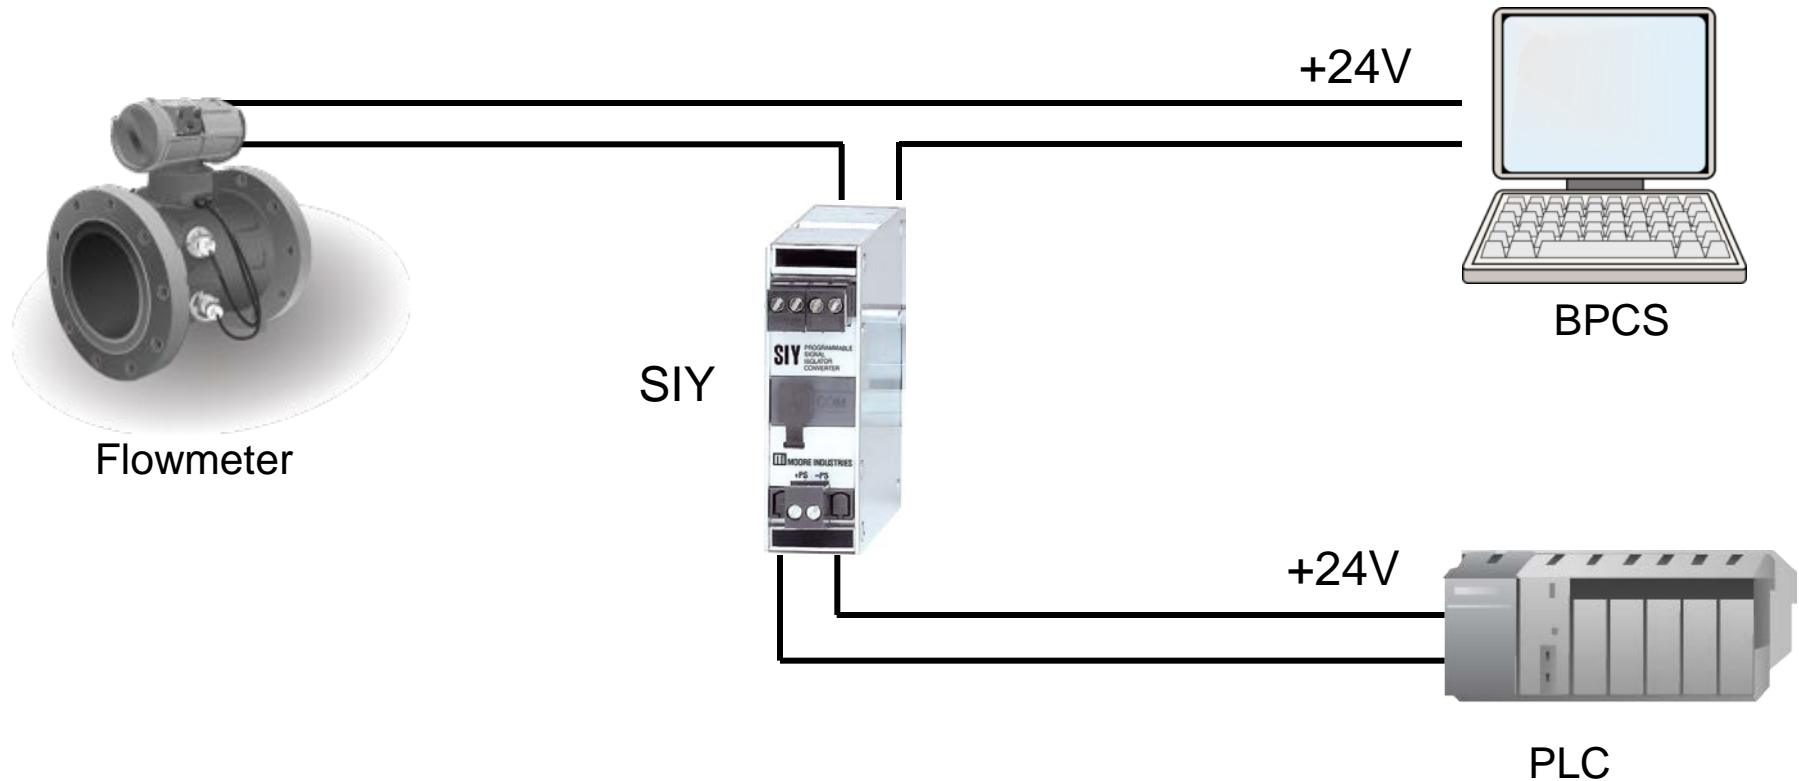

Signal Isolator and Converter - PC Programmable

PC Programmable for Universal Input
and Custom Ranges