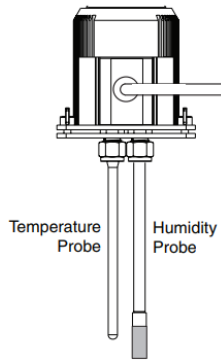

Duct and Room Humidity Measurements

HSM Humidity and Temperature Sensor Module

Room Mount
(Ceiling)

Duct Mount