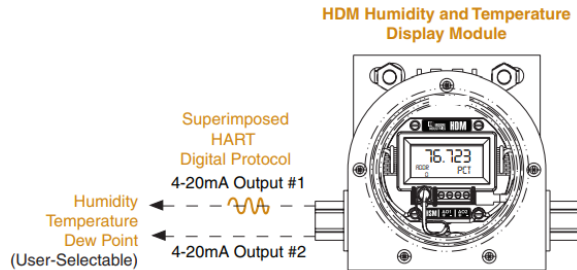

Duct and Room Humidity Measurements

HSM Humidity and Temperature Sensor Module

Room Mount
(Ceiling)

Duct Mount