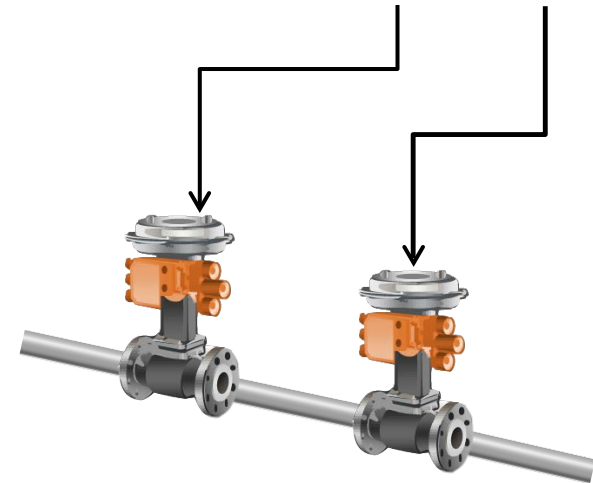

# SIL 3 Capable Temperature Transmitter

STZ  
Temperature Transmitter

HART  
Signal

+24V

SIS  
Logic Solver

ESD  
Valves